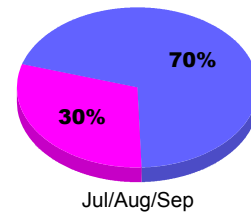

Gender Comparison 2012-2013

Jul/Aug/Sep

Legend: Male (Blue), Female (Magenta)